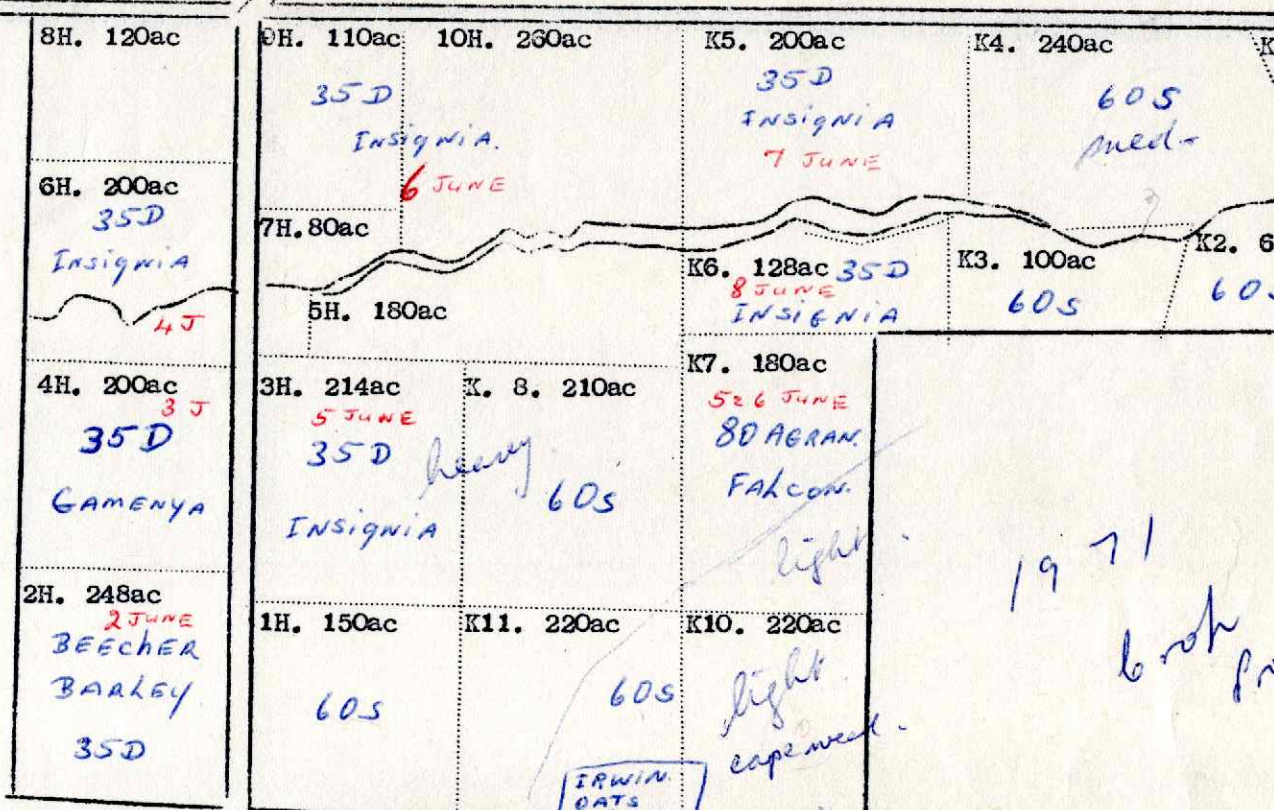

"GLENALBYN"

Property of V.D. Cahill & Co.
 "Glenalbyn" 2241 acres
 "Arbuary" 1425 "
 "Keoringa" 1833 "
 "Eaglesfield" 1103 "
 "Cobrico" 1954 "
 "Robartsons" 1087 "
 Total Area: 9643 acres

4440 Wheat
 400 Barley
 170 OATS

 5010 breaks

↑
 neighbours crop.

1970
used

Prepared By: Agribusiness Course
Farm Management Con
and Rural Valuers.

All SOA

WHITE HEADS

495 HA

453 HA ARABLE